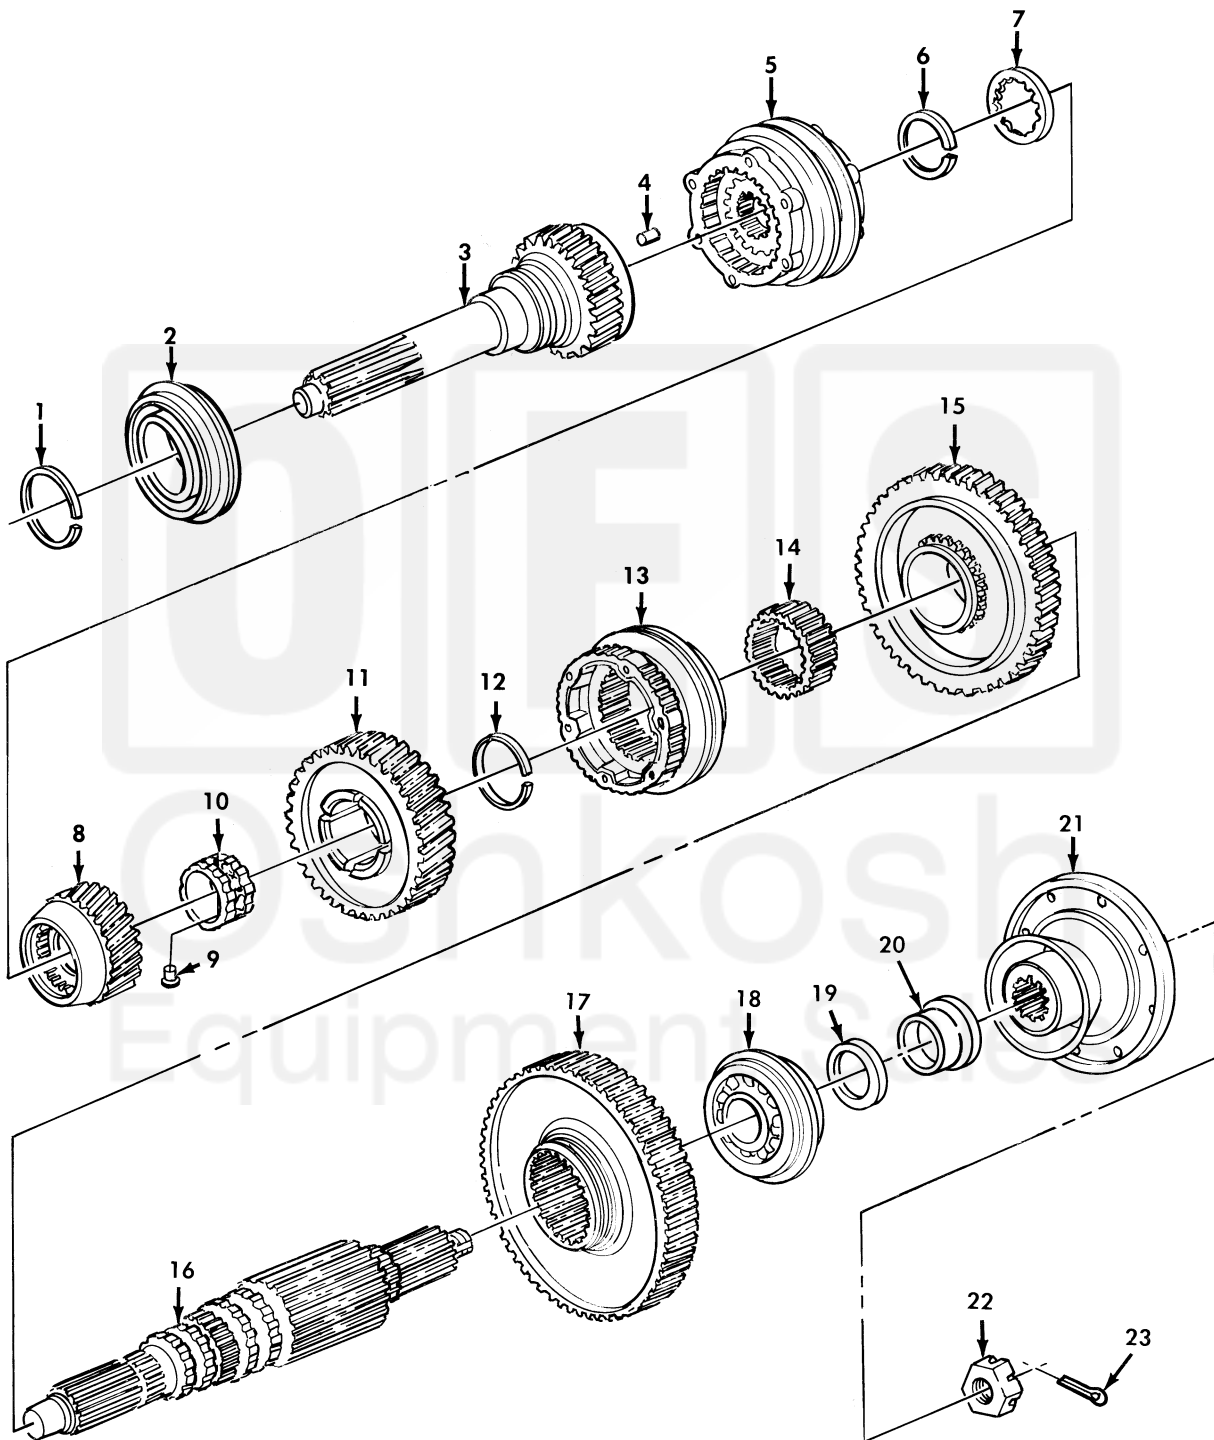

UNIT, DIRECT SUPPORT, AND GENERAL SUPPORT MAINTENANCE
REPAIR PARTS AND SPECIAL TOOLS LIST
TRUCK, 5-TON, 6X6, M809 SERIES TRUCKS (DIESEL)

Figure 134. Transmission Synchronizers, Input, and Output Shafts.